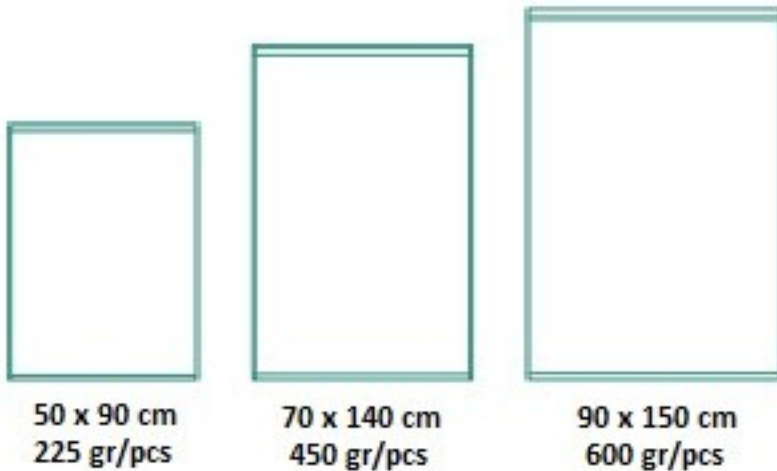

Towels

Material: 100%
Cotton
Color: White
Pile: 20/2 Ring Spun
Warp: 20/2 Ring
Spun
Weft: 16/1 Ring Spun
Edge Stitching:
Double Stitching
Maximum water
absorption