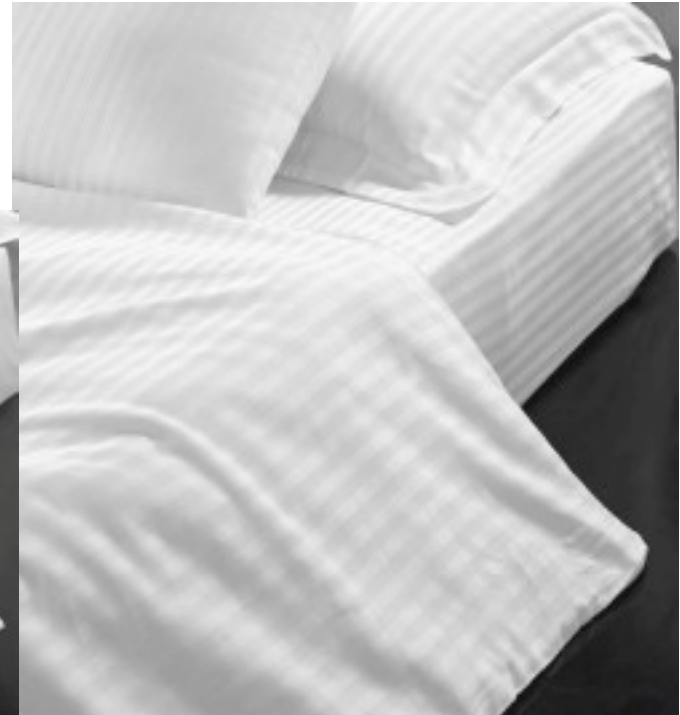

HOTEL LINEN

- Satin sheets
- Satin stripe sheets
- Plain Satin
- Curtain