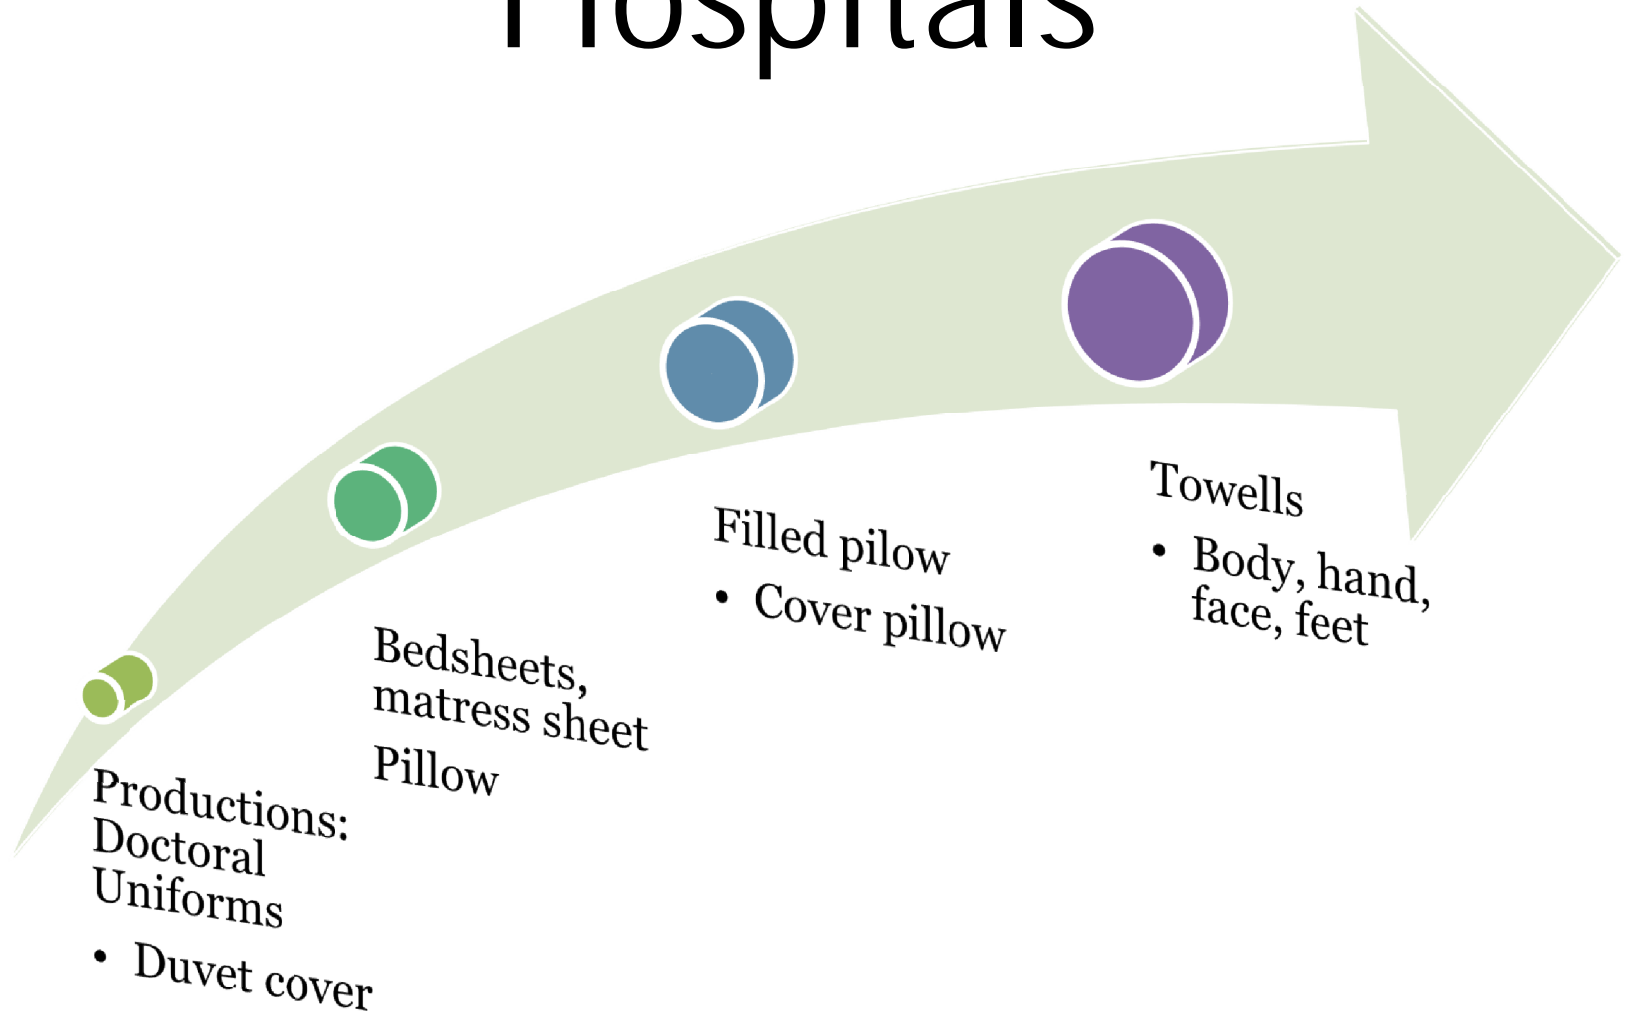

# HOSPITAL BEDSHEETS + (Logo)

- Duvet cover
  - Bed-sheet
  - Pillow
  - Filled pillow
  - Blankets
  - Pillowcase
  - Waterproof
  - Toweels
- ▣ Face
- ▣ Hand
- ▣ Body
- ▣ Feet
- Staff Uniforms(Logo)
- Doctor gowns
- Nurses gowns
- Hospital green fabrics
- Slippers

# Hospitals

## BED SHEET SIZES

160 x 240 cm  
200 x 240 cm  
180 x 280 cm  
240 x 280 cm  
280 x 280 cm